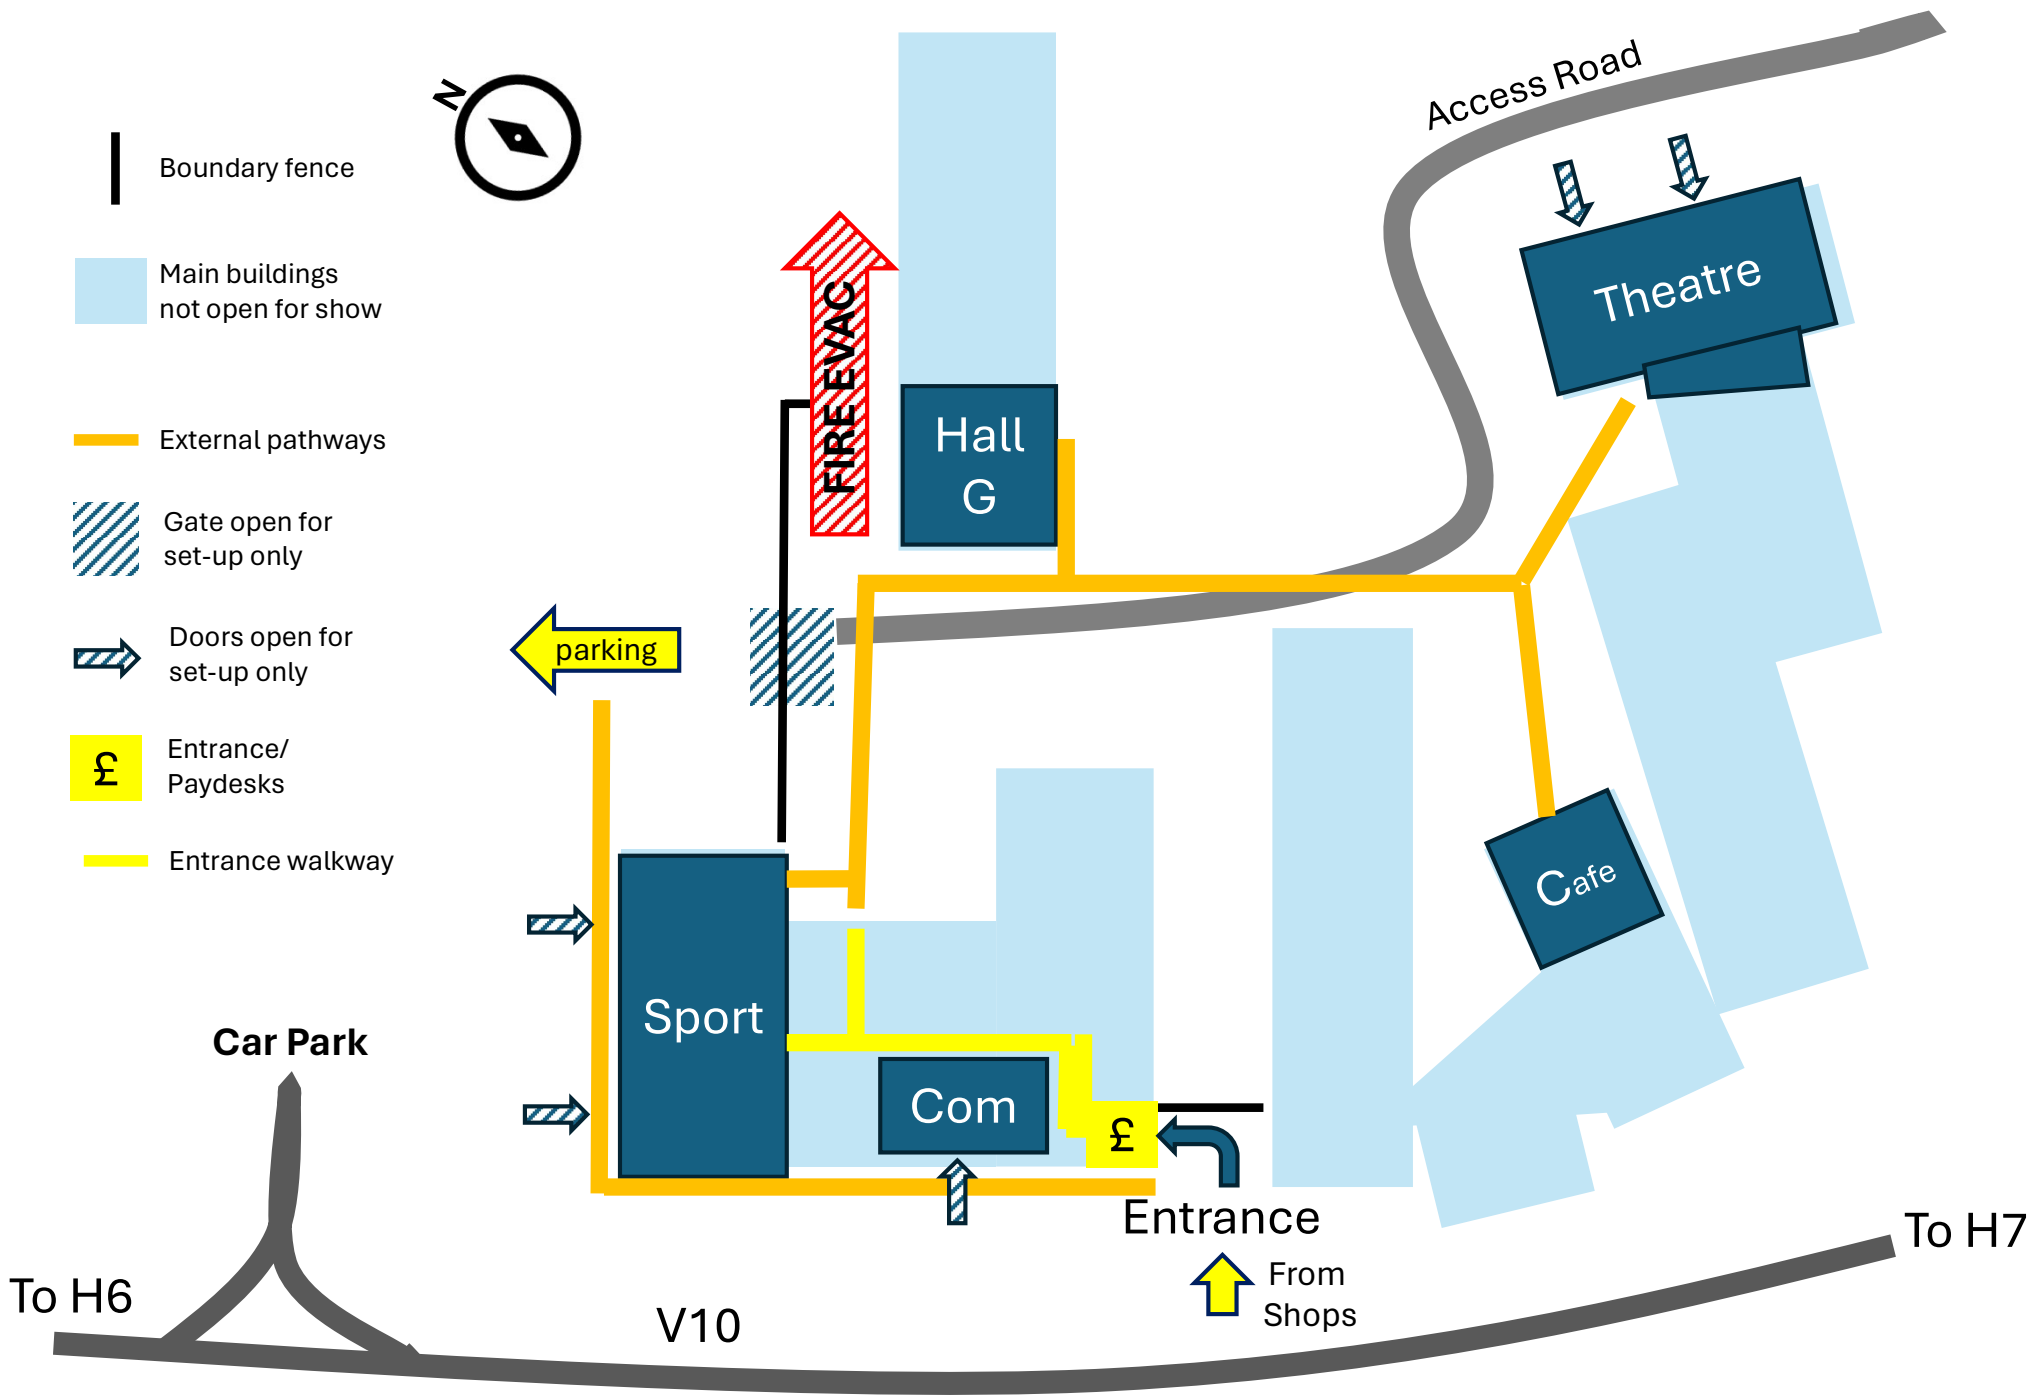

Boundary fence

Main buildings not open for show

External pathways

Gate open for set-up only

Doors open for set-up only

£ Entrance/ Paydesks

Entrance walkway

Access Road

Theatre

Hall G

parking

Sport

Com

£

Entrance

From Shops

Cafe

V10

To H6

To H7

Car Park